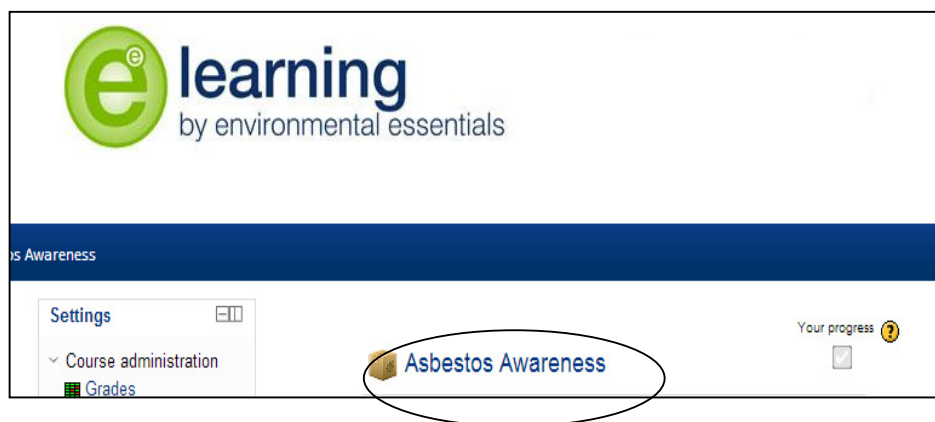

Opening the course

1. Your login details will take you straight to the course that you have been enrolled onto.
2. If you click onto the course title that is in blue Asbestos awareness it will show a blue line and the hand to indicate it is a hyperlink. If you then double click on the hyperlink it will start to open up the course for you.

Please note- this is a narrated training course therefore headphones or speakers are required to follow the course