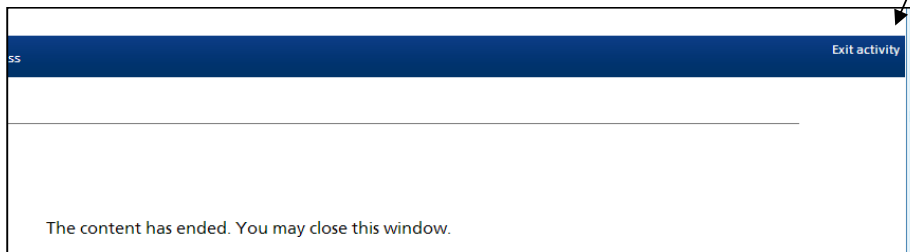

Result:  
✔ Congratulations, you passed. Click 'Finish' to end the course and receive your certificate

Review Quiz Finish environmental essentials

- Now you may exit the activity to by clicking on the exit activity link