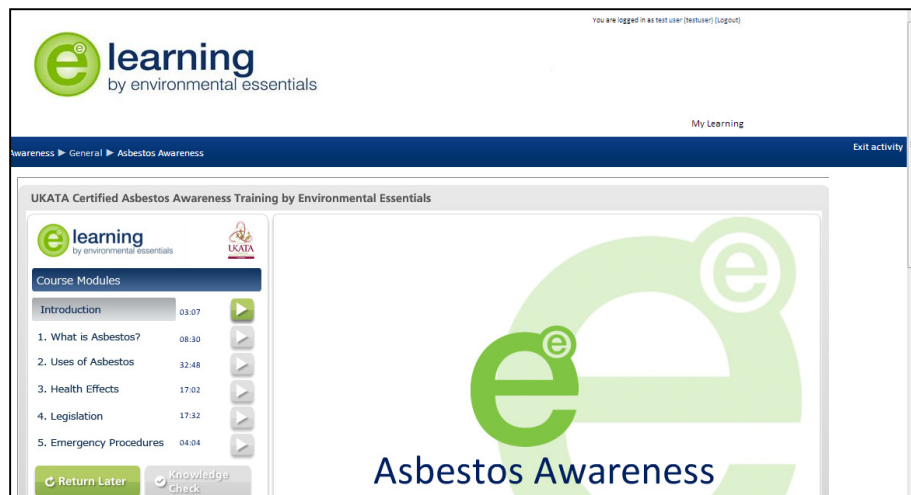

The course

- You are now in the course. You can maximise the screen in your internet browser and move the screen up/down and across using the scroll bars at the right hand side and bottom of your screen.